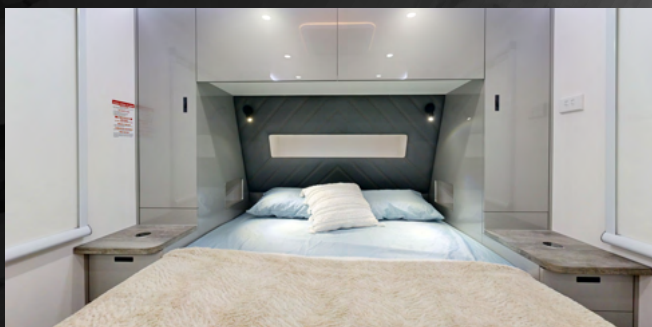

MY DREAM RV

MY2025 - 18FT REAR DOOR

Embark on Your Dream Journey!

www.mydreamrv.com.au

MY DREAM RV MY2025 MODELS

18.5

DELIGHT PACK

3.2T Rocker Roller Suspension Tandem Axle	2 Door, 3 Way Fridge 173L
50mm Ball Coupling	Gas/ Electric Storage Hot Water System
235/75 R15 A/T and alloy Wheels with 10" Electric Brakes	Recessed 3 Gas 1 Electric Burner Cooktop w/ Mini Grill
1 x 95L Fresh Water Tank	25L Microwave
Grey Water Tank	Roof Air Conditioning
Aluminium Composite Panel Sides	24" Smart TV
Composite 1 Piece Roof	Fabric Upholstery
Eco Friendly Plastic Floor	Square edge Benchtops
Aussie Traveller EV 2 Windows	CNC Furniture & Partitions
BM Pro HA + Trek 3 Display	Black Hardware and Fittings
1 x 135amp AGM Battery	Awning with Light
1 x 210W Solar Panel	Internal & External TV Brackets
Stereo with 4 x Speakers	2 Way Switch in Bedroom to Ensuite Lights

FREEDOM PACK

3.3T IRS Suspension Tandem Axle	25L Microwave
DO35 Coupling	Roof Air Conditioning
235/75 R15 A/T and alloy Wheels with 10" Electric Brakes	24" Smart TV
1 x 95L Fresh Water Tank	Fabric Upholstery
Grey Water Tank Standard	Square edge Benchtops
Aluminium Composite Panel Sides	CNC Furniture & Partitions
Composite 1 Piece Roof	Black Hardware and Fittings
Eco Friendly Plastic Floor	Awning
Aussie Traveller EV 2 Windows	Annexe Lights
BM Pro HA + Trek 3 Display	Internal & External TV brackets
1 x 140amp Lithium Battery	2 Way Switch in Bedroom to Ensuite Lights
2 x 210W Solar Panels	Reversing Camera & Car Monitor Kit
Stereo with 4 x Speakers	Front Load Washer
2 Door, 3 Way Fridge 173L	Upholstery with footrest & headrest
Gas/ Electric Storage Hot Water System	Soft Close Drawers
Recessed 3 Gas 1 Electric Burner Cooktop w/ Mini Grill	Electronic Sway Control System
Checkerplate Wheel Spats	