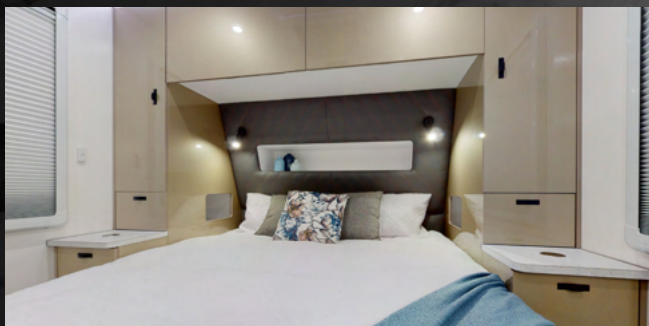

MY DREAM RV

MY2025 - FAMILY 21FT

Embark on Your Dream Journey!

www.mydreamrv.com.au

MY DREAM RV MY2025 MODELS

21

DELIGHT PACK

3.2T Rocker Roller Suspension	2 Door, 3 Way Fridge 173L
50mm Ball Coupling	Gas/ Electric Storage Hot Water System
235/75 R15 A/T and alloy Wheels with 10" Electric Brakes	Recessed 3 Gas 1 Electric Burner Cooktop w/ Mini Grill
1 x 95L Fresh Water Tank	25L Microwave
Grey Water Tank	Roof Air Conditioning
Aluminium Composite Panel Sides	24" Smart TV
Composite 1 Piece Roof	Fabric Upholstery
Eco Friendly Plastic Floor	Square edge Benchtops
Aussie Traveller EV 2 Windows	CNC Furniture & Partitions
BM Pro HA + Trek 3 Display	Black Hardware and Fittings
1 x 135amp AGM Battery	Awning with Light
1 x 210W Solar Panel	Internal & External TV Brackets
Stereo with 4 x Speakers	2 Way Switch in Bedroom to Ensuite Lights

FREEDOM PACK

3.3T IRS Suspension	25L Microwave
DO35 Coupling	Roof Air Conditioning
235/75 R15 A/T and alloy Wheels with 10" Electric Brakes	24" Smart TV
1 x 95L Fresh Water Tank	Fabric Upholstery
Grey Water Tank Standard	Square edge Benchtops
Aluminium Composite Panel Sides	CNC Furniture & Partitions
Composite 1 Piece Roof	Black Hardware and Fittings
Eco Friendly Plastic Floor	Awning
Aussie Traveller EV 2 Windows	Annexe Lights
BM Pro HA + Trek 3 Display	Internal & External TV brackets
1 x 140amp Lithium Battery	2 Way Switch in Bedroom to Ensuite Lights
2 x 210W Solar Panels	Reversing Camera & Car Monitor Kit
Stereo with 4 x Speakers	Front Load Washer
2 Door, 3 Way Fridge 173L	Upholstery with footrest & headrest
Gas/ Electric Storage Hot Water System	Soft Close Drawers
Recessed 3 Gas 1 Electric Burner Cooktop w/ Mini Grill	Electronic Sway Control System
Checkerplate Wheel Spats	