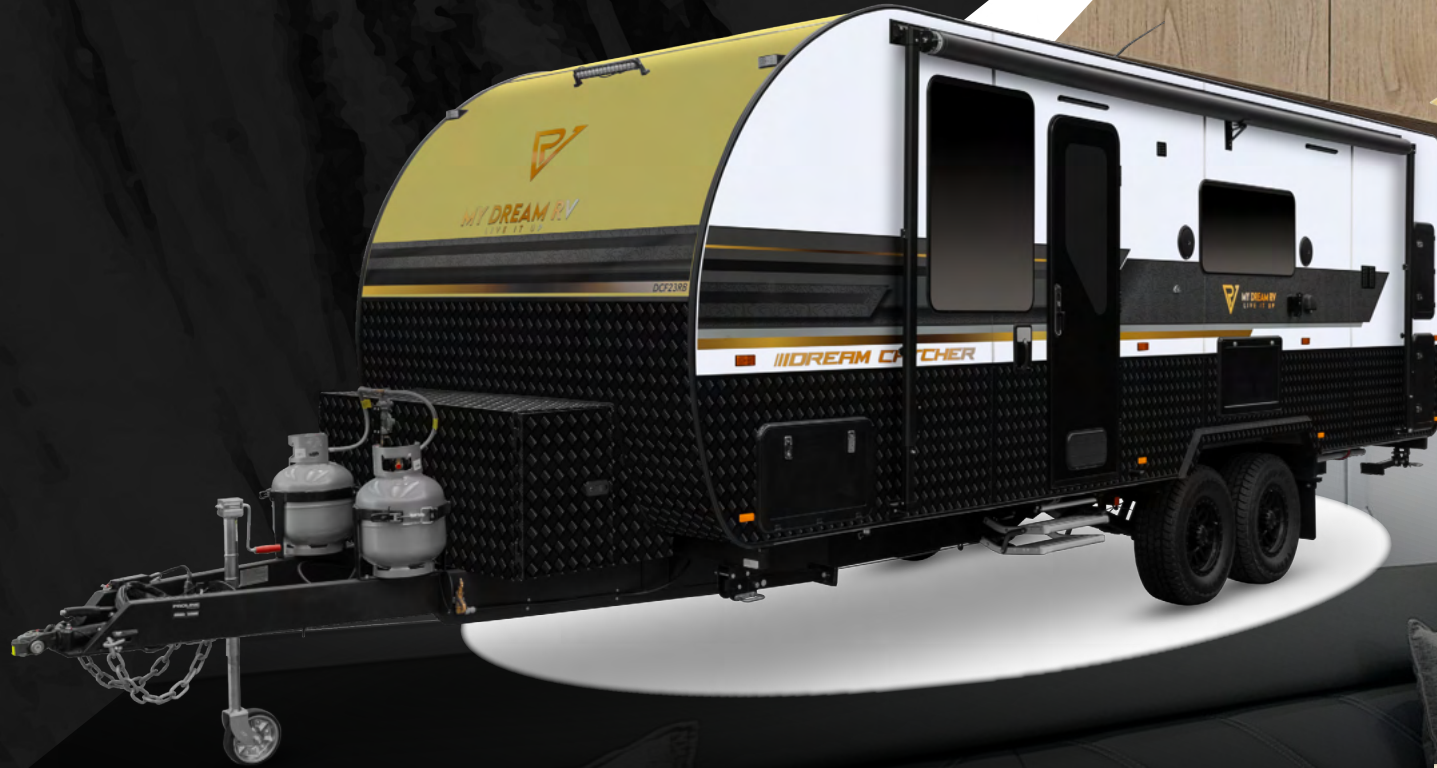

# MY DREAM RV

## MY2025 - FAMILY 23FT

**Embark on Your Dream Journey!**

[www.mydreamrv.com.au](http://www.mydreamrv.com.au)

# MY DREAM RV MY2025 MODELS

# 23.2

CATCHER PACK	
3.5T IRS Suspension	Black Hardware and Fittings
DO35 Coupling	Awning
265/75 R16 A/T and alloy Wheels with 12" Electric Brakes	Annexe Lights
2 x 95L Fresh Water Tanks	Internal & External TV brackets
Grey Water Tank	2 Way Switch in Bedroom to Ensuite Lights
Aluminium Composite Panel Sides	Reversing Camera & Car Monitor Kit
Composite 1 Piece Roof	Front & Rear Spot lights
Eco Friendly Plastic Floor	Front Load Washer
Aussie Traveller EV 2 Windows	Internal Mood Lights
BM Pro HA + Trek 3 Display	Upholstery with Footrest & Headrest
2 x 140amp Lithium Batteries	Premium Soft Close Drawers
2 x 210W Solar Panels	External LED Lights under van
Stereo with 4 x Speakers	Electronic Sway Control System
2 Door, 3 Way Fridge 173L	Galvanized Tunnelboot Liner
Gas/ Electric Storage Hot Water System	Toolbox
Recessed 3 Gas 1 Electric Burner Cooktop w/ Mini Grill	Premium Artwork External Decal
25L Microwave	1x Bedroom Fan
Roof Air Conditioning	Telescopic Table Leg (if applicable)
24" Smart TV	Checkerplate Wheel Spats
Leatherette Upholstery	External Shower
Square edge Benchtops	Water Filter in Sink with 3 way Tap
CNC Furniture & Partitions	Wireless Charger on Bedside Tables